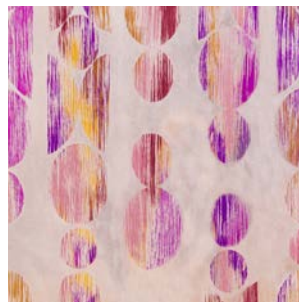

### Natural Materials

Our products are made with love and natural materials. Subtle irregularities in the weave and shading from drop to drop are common in natural wallcoverings and are not considered a defect.

### Custom Capabilities

Digital patterns can be adjusted in height and scale. They can also be printed on alternate materials. Design and strike off fees are applicable.

SPCL-01  
 Mikimoto Mama

SPCL-02  
 Tiffany Tan